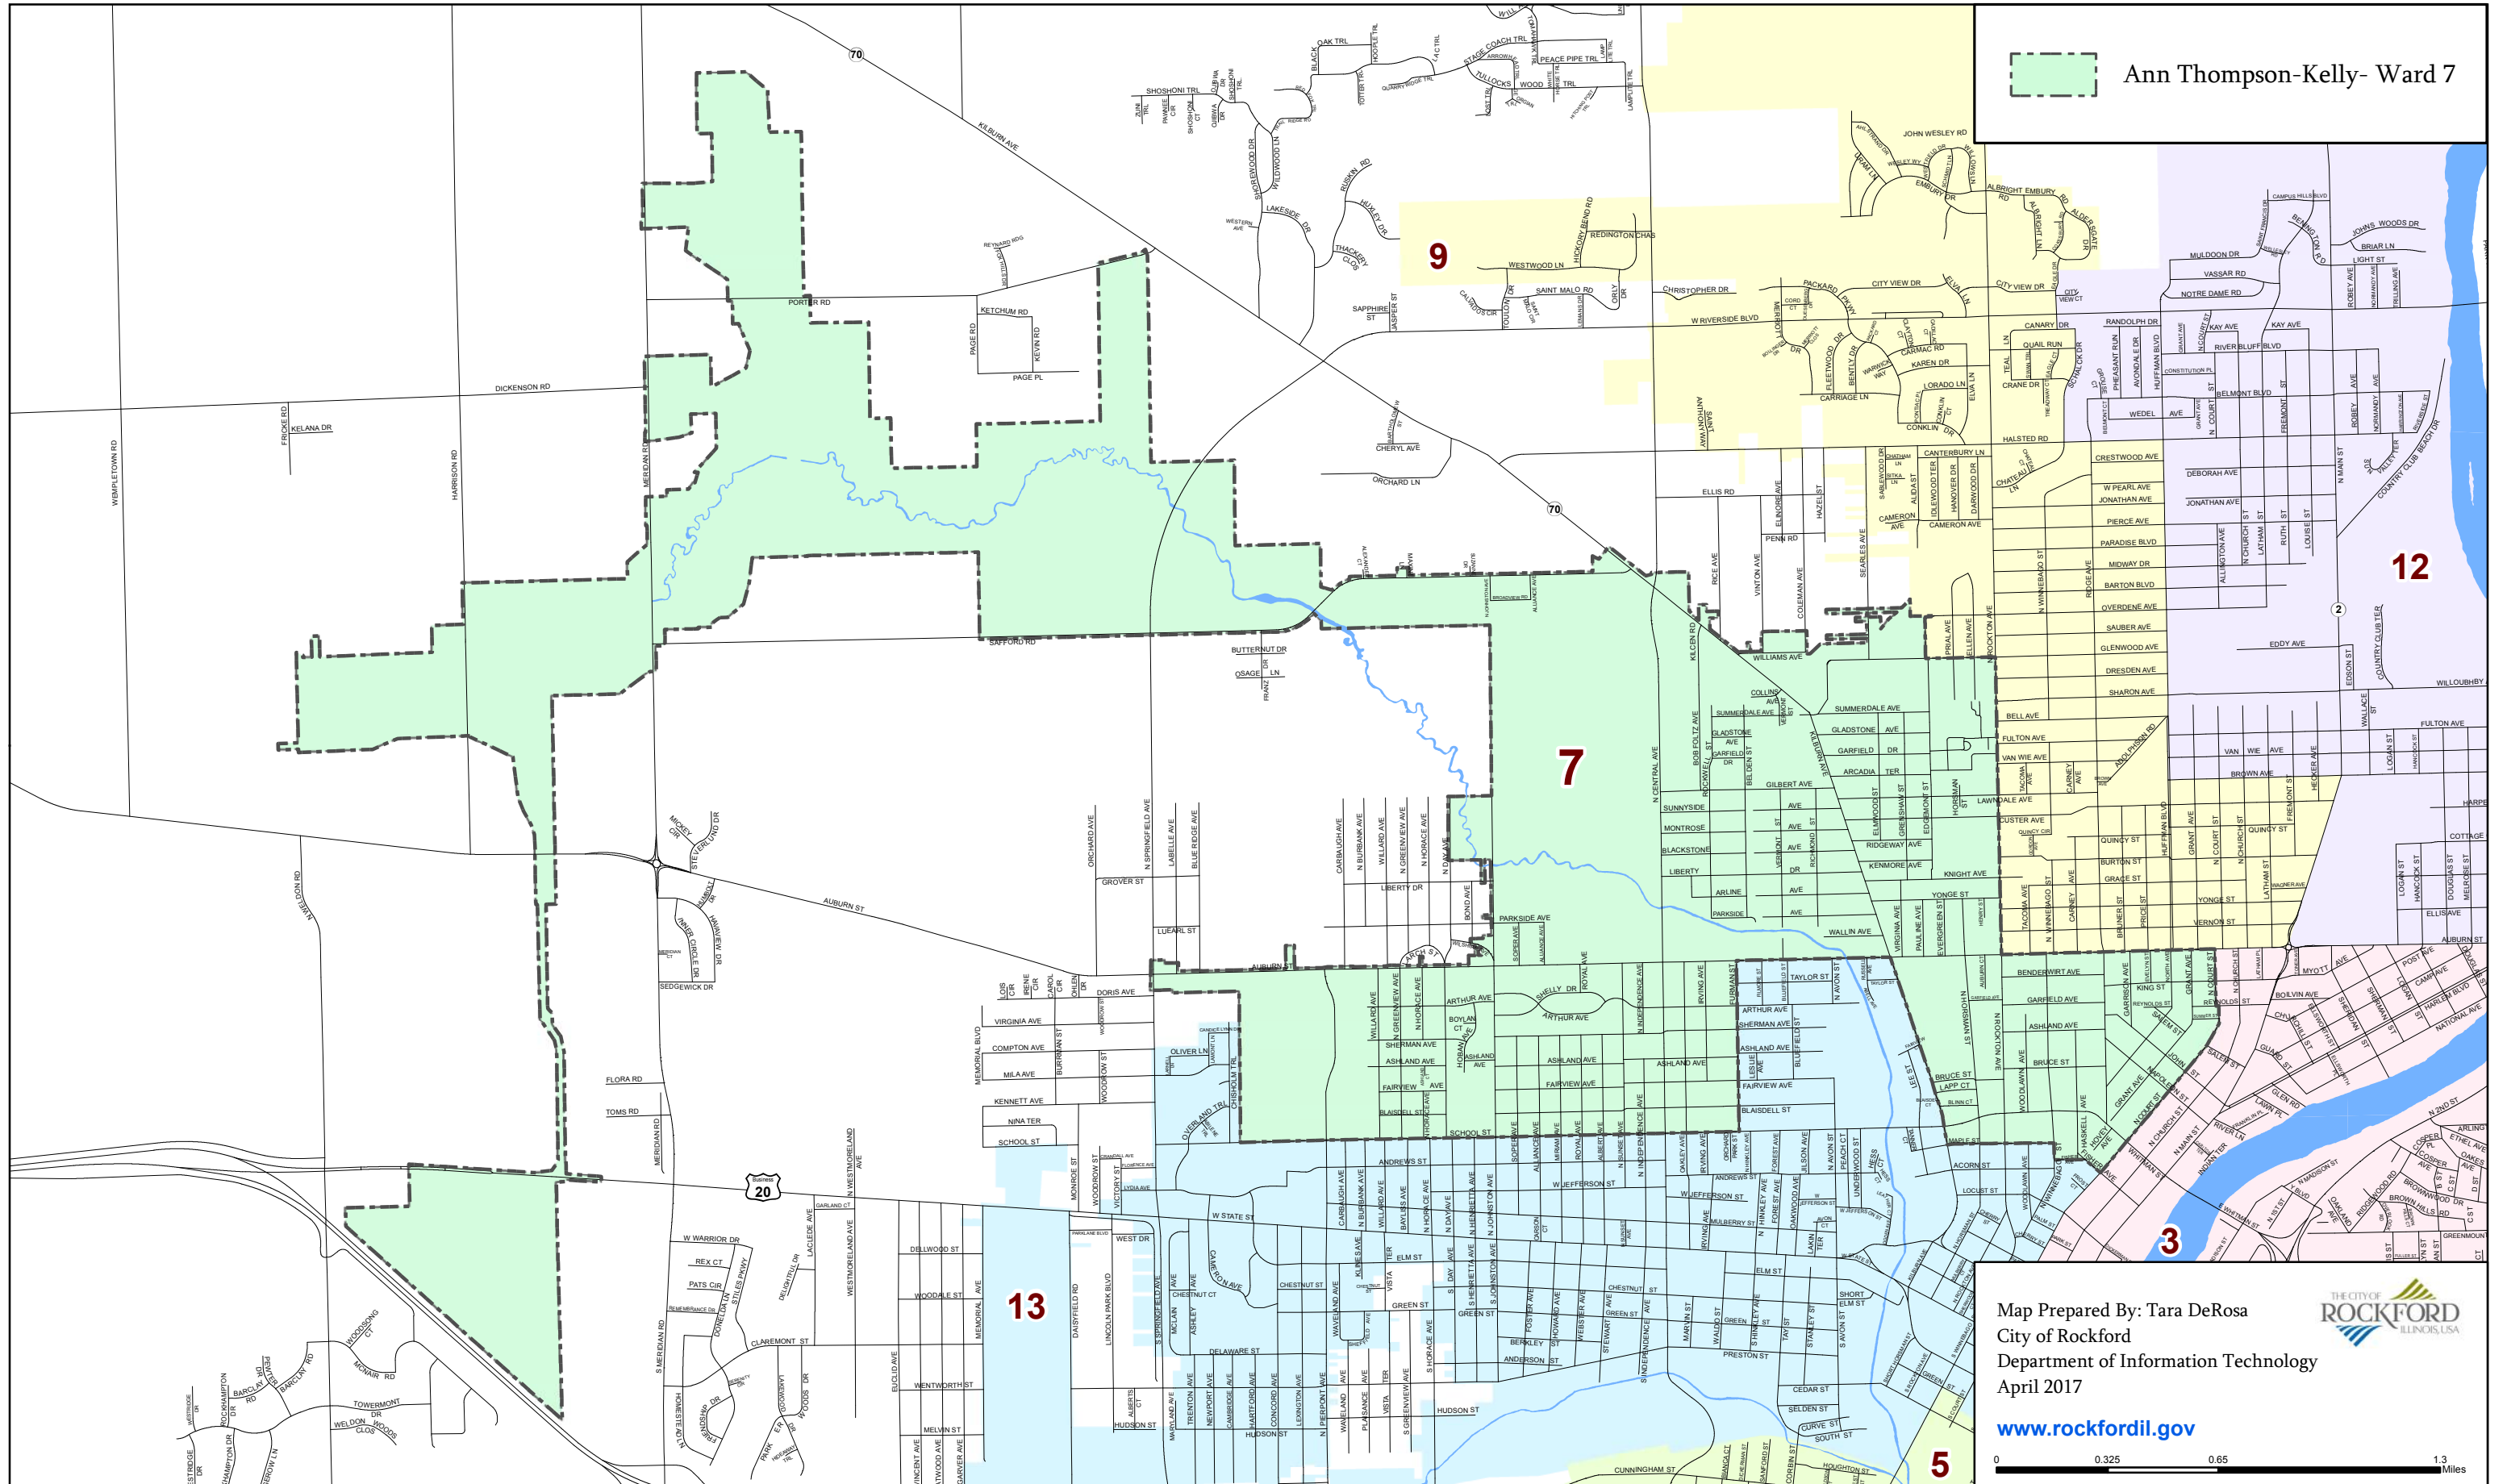

CITY OF ROCKFORD, ILLINOIS

Ward 7 Boundary Map

Ann Thompson-Kelly- Ward 7

Map Prepared By: Tara DeRosa
City of Rockford
Department of Information Technology
April 2017

www.rockfordil.gov

0 0.325 0.65 1.3 Miles